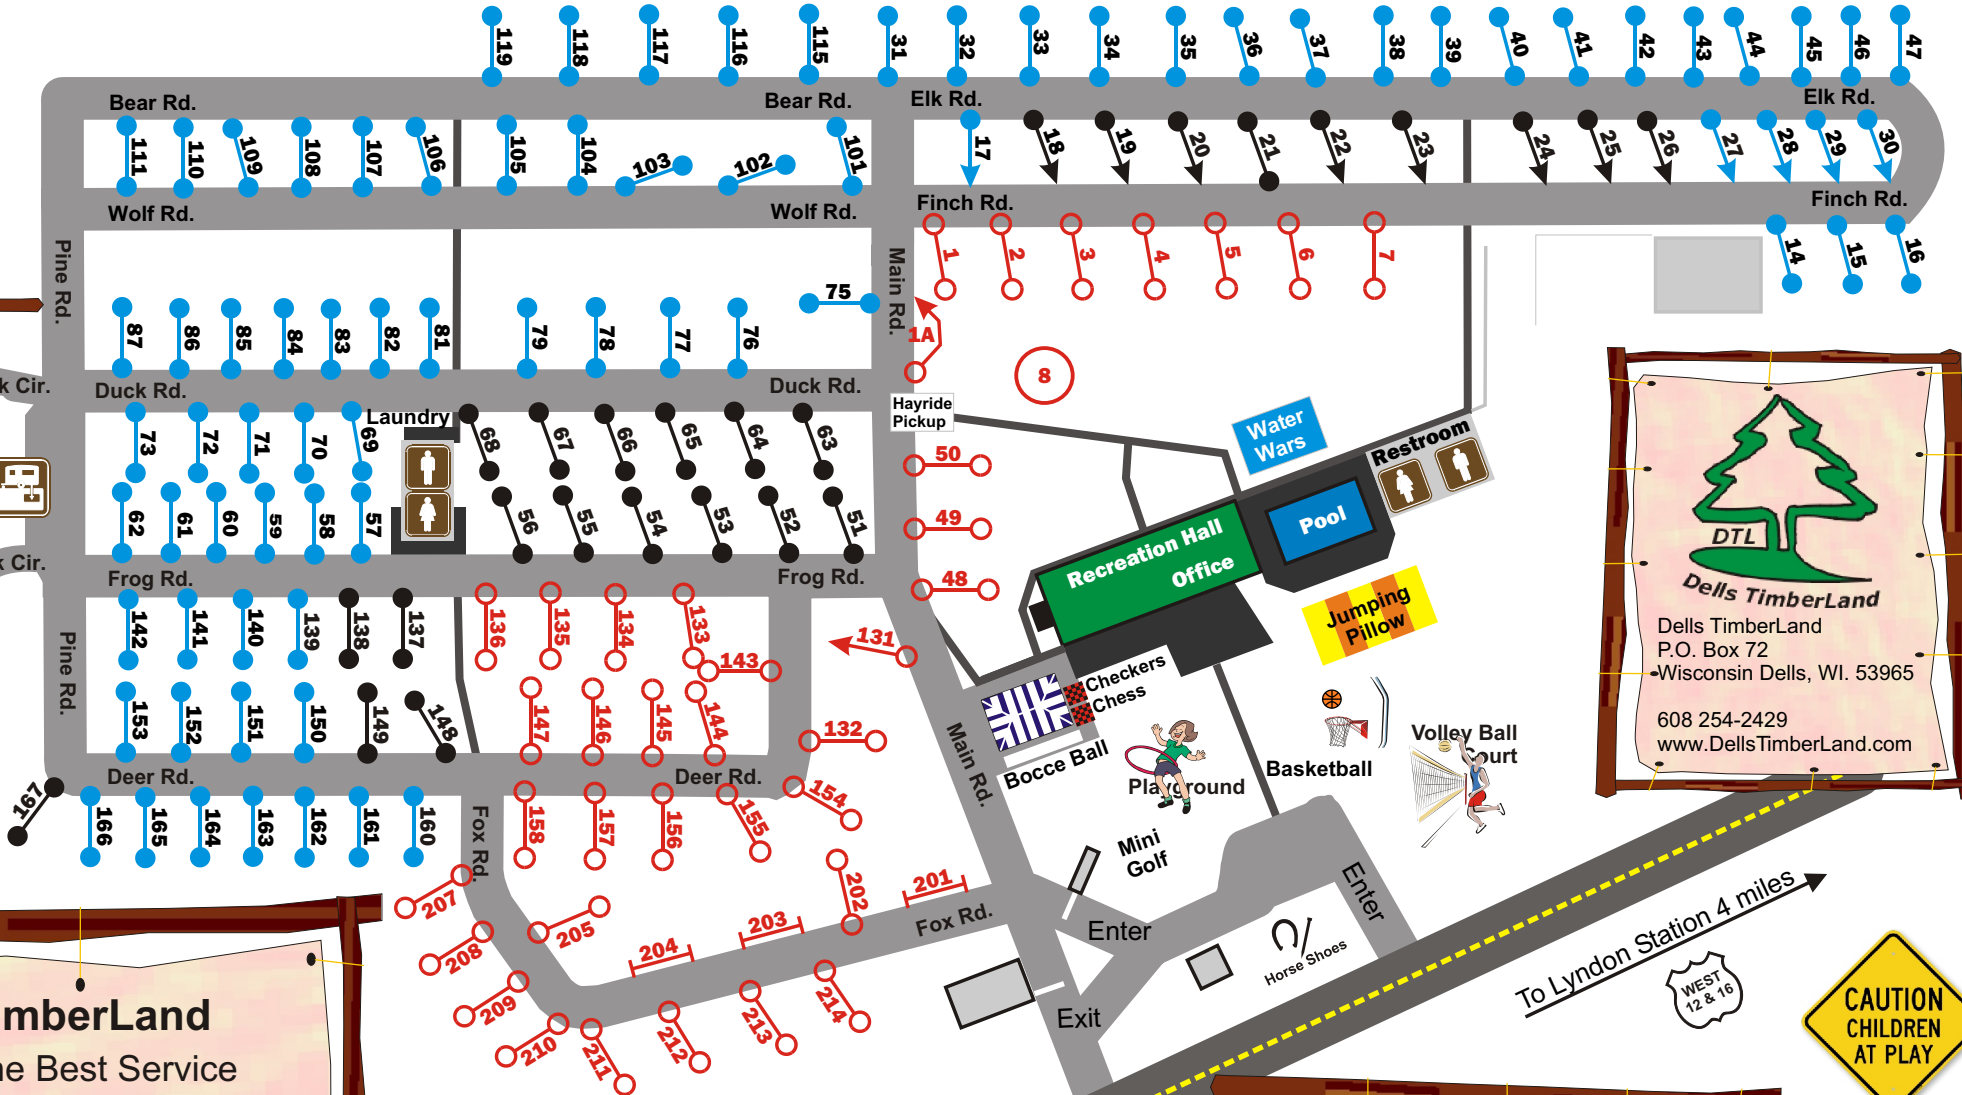

Welcome to Dells TimberLand

It is our goal to provide you the Best Service possible. Please do not hesitate to request assistance, inform us of problems, or tell us what you think.

During office hours please direct your requests, ideas, and comments to the office staff. For assistance when the office is closed use a red courtesy phone or call 800-774-0535.

DTL
Dells TimberLand
P.O. Box 72
Wisconsin Dells, WI. 53965
608 254-2429
www.DellsTimberLand.com