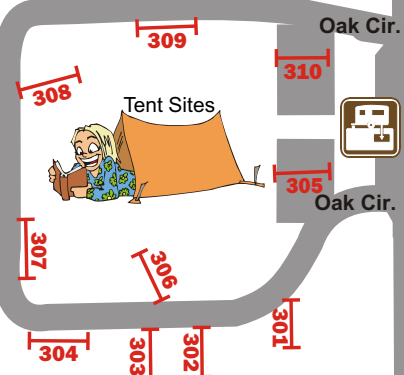

Name _____

Campsite

Speed Limit
5
M.P.H

Welcome to Dells TimberLand

It is our goal to provide you the Best Service possible. Please do not hesitate to request assistance, inform us of problems, or tell us what you think.

MAP NOT TO SCALE